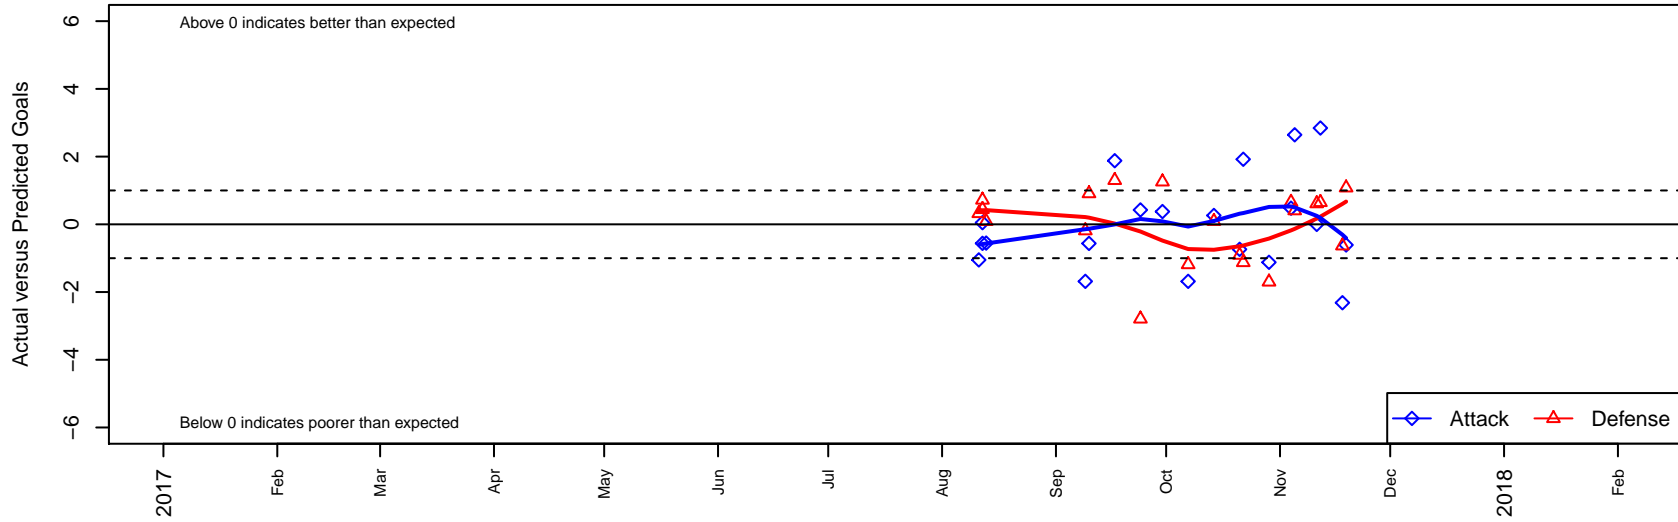

# NEU Blue G05

Northeast United  
 Portland, OR  
 G05 total strength=774  
 attack=0.82 defense=1.01  
 fall league = PTT G05 Div 1 Red NW

alt names used:  
 NEU PDX 05G Blue  
 NEU PDX 05G Blue  
 NORTHEAST UNITED NEU PDX 2005G BLUE

Venues played:  
 2017 Bend Premier Cup Ashley Herndon (Silver)  
 2017 PTT G05 Division 1 Red NW  
 2017 OYS Founders Cup G05

**NEU Blue G05**  
 Dots are actual minus expected GF (blue circles) and GA (red triangles).  
 Blue line is smoothed change in attack strength. Red is smoothed change in defense strength.

**attack and defense variance (black dot)  
relative to other teams  
and top 10 in region**

**attack and defense rating  
relative to others at age  
and all opponents in last 13 months**

**Performance relative to 13 month average**