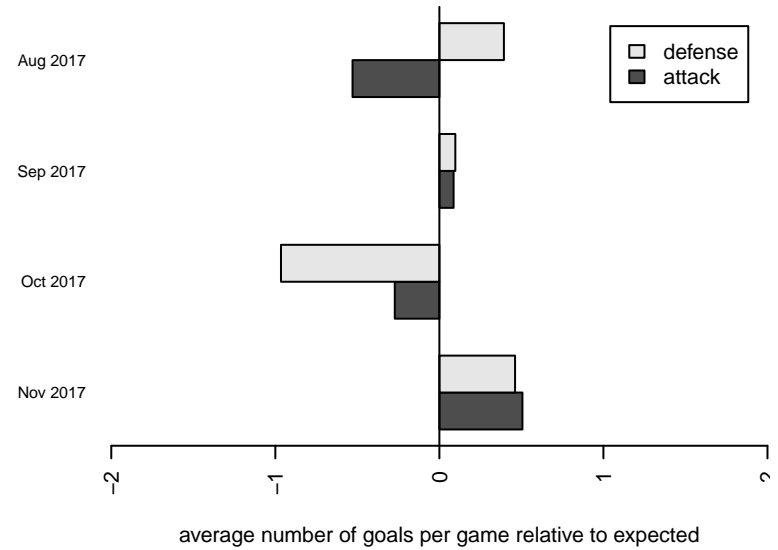

Performance relative to 13 month average