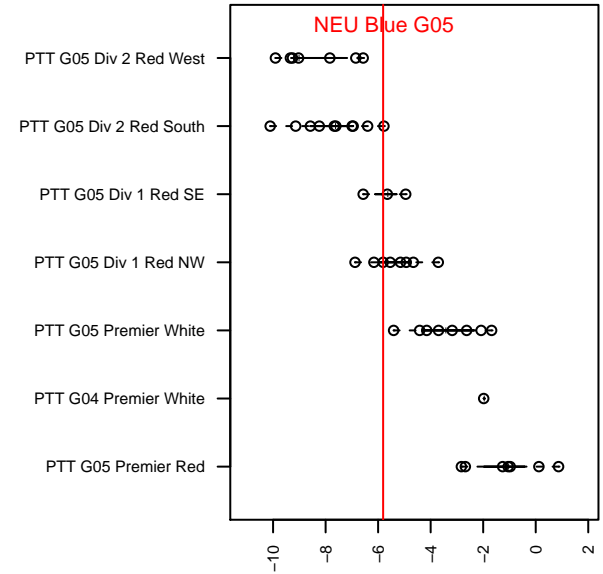

# NEU Blue G05

Northeast United  
 Portland, OR  
 G05 total strength=774  
 attack=0.82 defense=1.01  
 fall league = PTT G05 Div 1 Red NW

alt names used:  
 NEU PDX 05G Blue  
 NEU PDX 05G Blue  
 NORTHEAST UNITED NEU PDX 2005G BLUE

Venues played:  
 2017 Bend Premier Cup Ashley Herndon (Silver)  
 2017 PTT G05 Division 1 Red NW  
 2017 OYS Founders Cup G05

**NEU Blue G05**  
 Dots are actual minus expected GF (blue circles) and GA (red triangles).  
 Blue line is smoothed change in attack strength. Red is smoothed change in defense strength.

**attack and defense variance (black dot)  
relative to other teams  
and top 10 in region**

**attack and defense rating  
relative to others at age  
and all opponents in last 13 months**

**Performance relative to 13 month average**