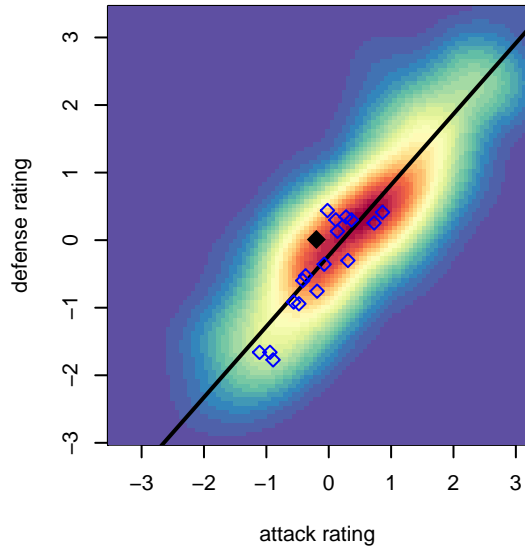

# NEU Blue G05

Northeast United  
 Portland, OR  
 G05 total strength=774  
 attack=0.82 defense=1.01  
 fall league = PTT G05 Div 1 Red NW

alt names used:  
 NEU PDX 05G Blue  
 NEU PDX 05G Blue  
 NORTHEAST UNITED NEU PDX 2005G BLUE

Venues played:  
 2017 Bend Premier Cup Ashley Herndon (Silver)  
 2017 PTT G05 Division 1 Red NW  
 2017 OYS Founders Cup G05

**NEU Blue G05**  
 Dots are actual minus expected GF (blue circles) and GA (red triangles).  
 Blue line is smoothed change in attack strength. Red is smoothed change in defense strength.

**attack and defense variance (black dot)  
relative to other teams  
and top 10 in region**

**attack and defense rating  
relative to others at age  
and all opponents in last 13 months**

**Performance relative to 13 month average**