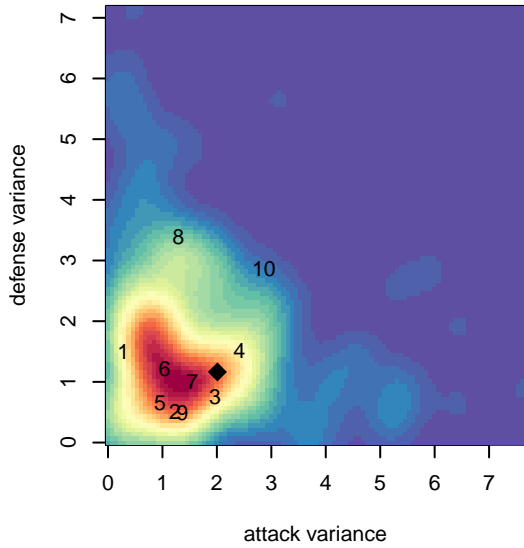

# NEU Blue G05

Northeast United  
 Portland, OR  
 G05 total strength=774  
 attack=0.82 defense=1.01  
 fall league = PTT G05 Div 1 Red NW

alt names used:  
 NEU PDX 05G Blue  
 NEU PDX 05G Blue  
 NORTHEAST UNITED NEU PDX 2005G BLUE

Venues played:  
 2017 Bend Premier Cup Ashley Herndon (Silver)  
 2017 PTT G05 Division 1 Red NW  
 2017 OYS Founders Cup G05

**NEU Blue G05**  
 Dots are actual minus expected GF (blue circles) and GA (red triangles).  
 Blue line is smoothed change in attack strength. Red is smoothed change in defense strength.

**attack and defense variance (black dot)  
relative to other teams  
and top 10 in region**

**attack and defense rating  
relative to others at age  
and all opponents in last 13 months**

**Performance relative to 13 month average**