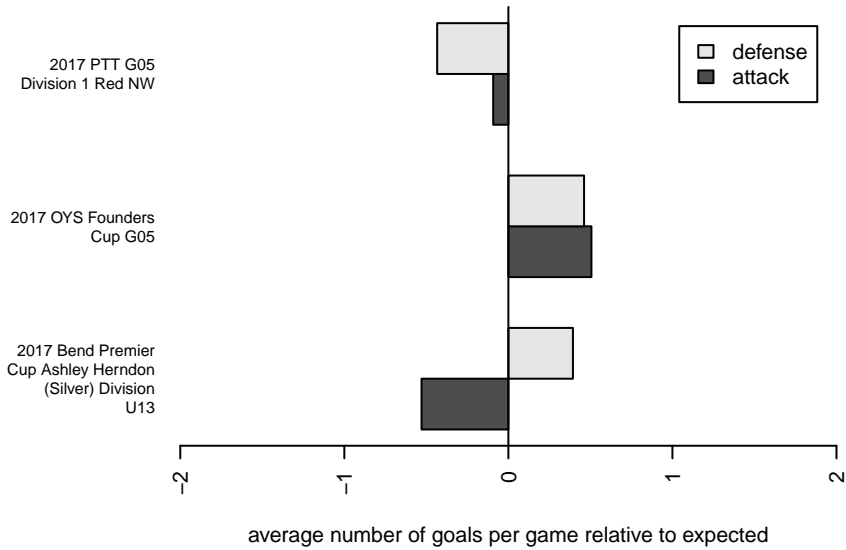

# NEU Blue G05

Northeast United  
 Portland, OR  
 G05 total strength=774  
 attack=0.82 defense=1.01  
 fall league = PTT G05 Div 1 Red NW

alt names used:  
 NEU PDX 05G Blue  
 NEU PDX 05G Blue  
 NORTHEAST UNITED NEU PDX 2005G BLUE

Venues played:  
 2017 Bend Premier Cup Ashley Herndon (Silver)  
 2017 PTT G05 Division 1 Red NW  
 2017 OYS Founders Cup G05

**NEU Blue G05**  
 Dots are actual minus expected GF (blue circles) and GA (red triangles).  
 Blue line is smoothed change in attack strength. Red is smoothed change in defense strength.

**attack and defense variance (black dot)  
relative to other teams  
and top 10 in region**

**attack and defense rating  
relative to others at age  
and all opponents in last 13 months**

**Performance relative to 13 month average**